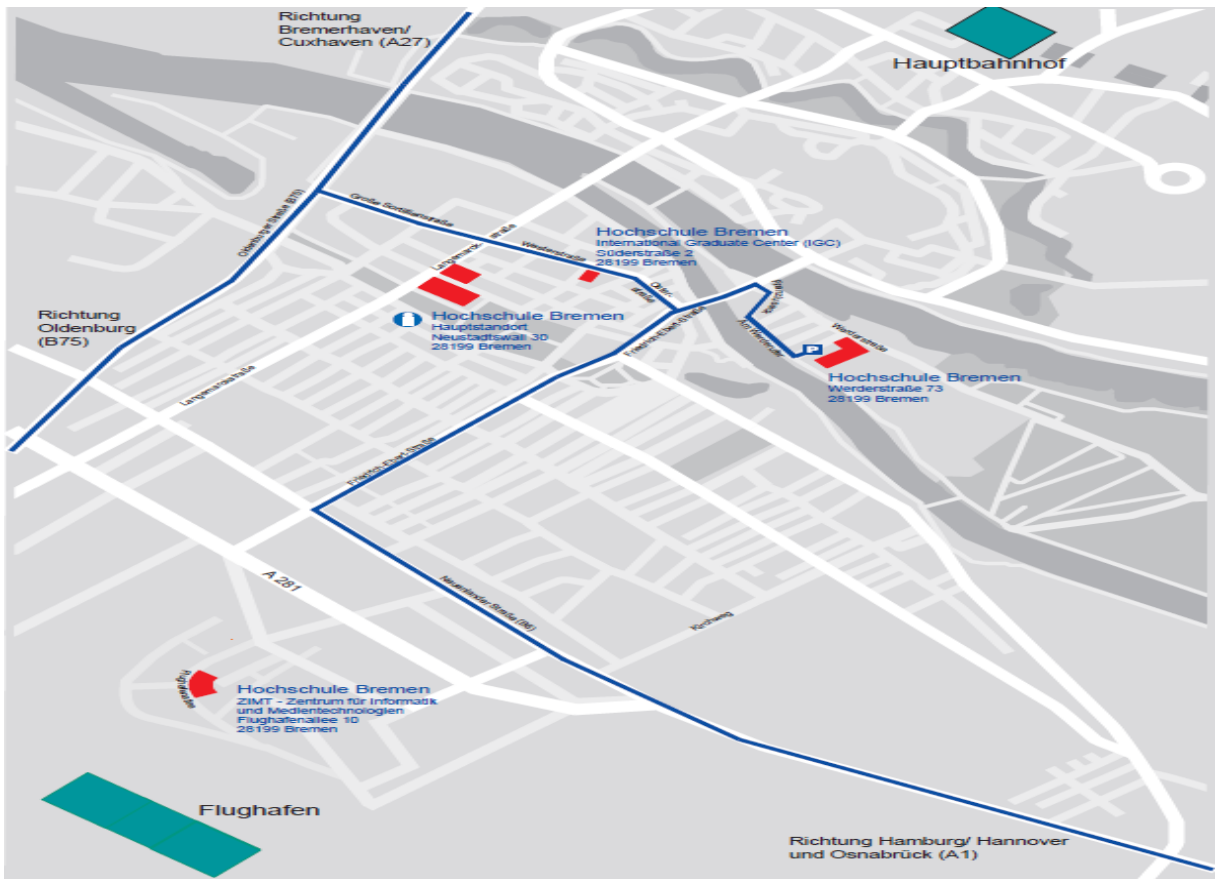

### **Direction Bremerhaven (A27 / E234):**

- Take exit 18 (Überseestadt) and follow the sign „Flughafen“
- Cross Weser river and take first exit „Woltmershausen“
- Turn left at the first traffic lights (Instruction plate: Hochschule Bremen) into “Große Sortillienstraße”, go straight ahead
- At the end of the road take a left into „Friedrich-Ebert-Straße“ and after approx. 200 m turn right into „Franziuseck“
- Immediately take a right and follow the street „Am Werderufer“ until it ends
- Use the parking lot

### **Direction Oldenburg, Delmenhorst (A28, B75):**

- Take exit „Woltmershausen“
- Turn left at the first traffic lights (Instruction plate: Hochschule Bremen) into “Große Sortillienstraße”, go straight ahead
- At the end of the road take a left into „Friedrich-Ebert-Straße“ and after approx. 200 m turn right into „Franziuseck“
- Immediately take a right and follow the street „Am Werderufer“ until it ends
- Use the parking lot

### **Direction Hannover, Hamburg und Osnabrück (A1 / E 22):**

- Take exit 56 (Bremen-Arsten), take the right lane and follow the sign „Bremen-Arsten“/“Bremen Centrum“, go straight ahead on B6
- After approx. 5 km turn right into „Friedrich-Ebert-Straße“
- After another 1.5 km take a right into „Franziuseck“
- Immediately take a right and follow the street „Am Werderufer“ until it ends
- Use the parking lot

## Tram & Bus directions

From the *main station*: Tram line 4, 5, 6, 8 and bus line 24

From the *airport*: Tram line 6

Exit tram or bus at station „**Wilhelm-Kaisen-Brücke**“